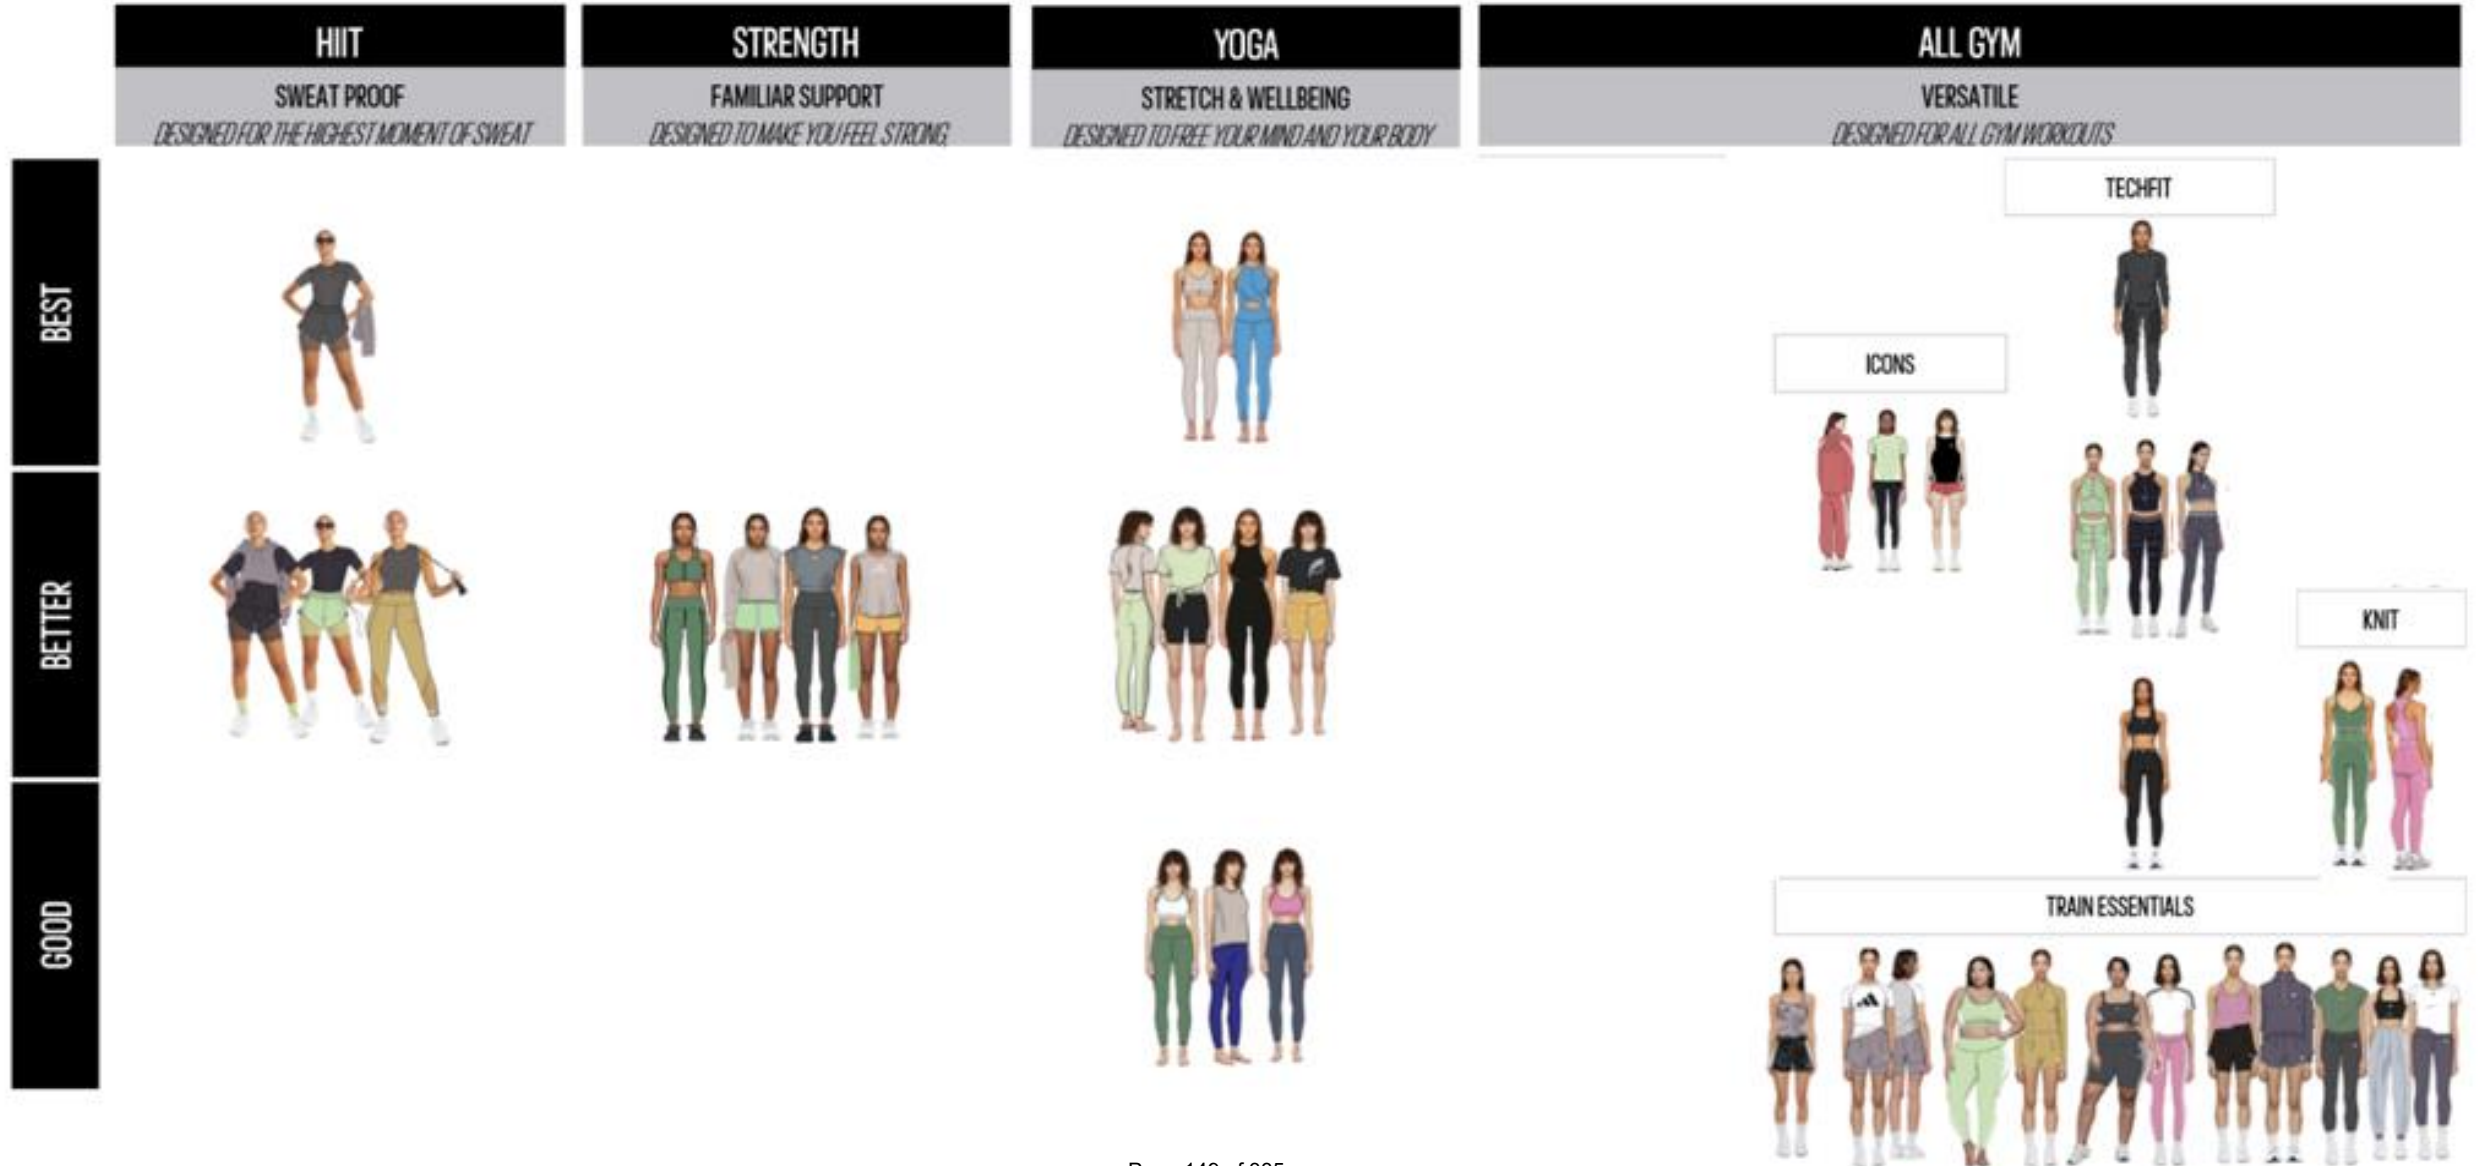

## WOMEN'S TRAINING

Q1

**STRENGTH**

CATEGORY ACTIVATION HERO LOOKS

IT6655  
TLRDIM LUX  
ZIP

IT6747  
OPME  
POWER 7/8

IG0764  
DROPSET 2  
TRAINER W

Q1